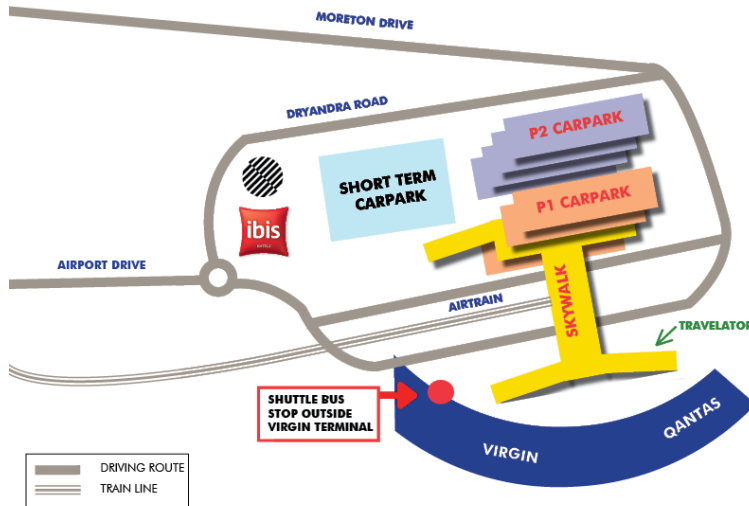

(Please see over page for detailed timetable schedule)

Domestic Terminal	\$8.00 per person
International Terminal	\$8.00 per person

Skygate Terminal Bus:

Skygate Terminal Bus is a free service between the airport terminals and Skygate (Novotel Brisbane Airport is located in Skygate). The bus is operated by Brisbane Airport and drops off at Woolworths. To view the Terminal Bus timetable visit www.skygate.com.au

AirTrain:

Brisbane's Airtrain stops at the Domestic Terminal, just a 4 min walk across the skywalk to the Pullman or Ibis Brisbane or Brisbane Airport Conference Centre. Timetables available online at <https://airtrain.com.au/>. Pullman and ibis Brisbane Airport have arranged complimentary travel on the air train between the domestic and the international terminal (must show hotel confirmation to purchase tickets). Pre-purchased tickets are available at reception.

Price: \$16.00 per way per person from the Domestic Airport to Central Station or \$31 per way per person to the Gold Coast.

Domestic Terminal –drop off and pick up point:

Drop Off & Pick up point coach area – outside the Virgin Terminal

(Please see below)

International Terminal Drop Off Point Bus and Coach Zone:

At the end of the arrivals hall, follow the signs to the Hotel & Conference Centre bus, follow the path right to the end and the drop off area will be on your left.