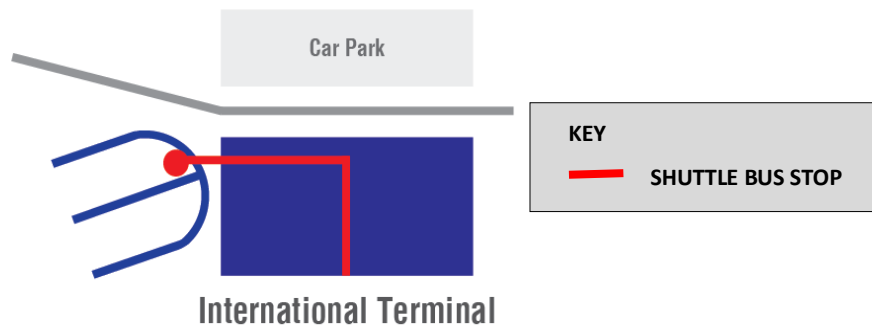

Price: \$16.00 per way per person from the Domestic Airport to Central Station or \$31 per way per person to the Gold Coast.

Domestic Terminal –drop off and pick up point:

Drop Off & Pick up point coach area – outside the Virgin Terminal

(Please see below)

International Terminal Drop Off Point Bus and Coach Zone:

At the end of the arrivals hall, follow the signs to the Hotel & Conference Centre bus, follow the path right to the end and the drop off area will be on your left.